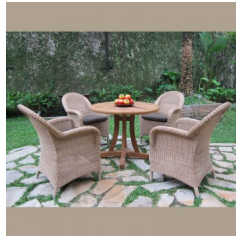

Furniture: Derby Dining Set

Not Rated Yet

IDR20,000,000

Derby Dining Set Teak and wicker outdoor furniture make a fantastic combination. When put together, these materials create some of the most durable and enduring patio furniture. Fashionable, durable, and long-lasting, teak and wicker have become more common in the past year. Teak Pedestal Table D 90 x 75H cm Price Rp. 7,500,000 Derby Dining Chair + Seat Cushion of water repellent fabric Rp. 3.500.000 Set of a table + 4 chair including seat cushion Rp. 20,000,000

Description

Derby Dining Set Teak and wicker outdoor furniture make a fantastic combination. When put together, these materials create some of the most durable and enduring patio furniture. Fashionable, durable, and long-lasting, teak and wicker have become more common in the past year. Teak Pedestal Table D 90 x 75H cm Price Rp. 7,500,000 Derby Dining Chair + Seat Cushion of water repellent fabric Rp. 3.500.000 Set of a table + 4 chair including seat cushion Rp. 20,000,000